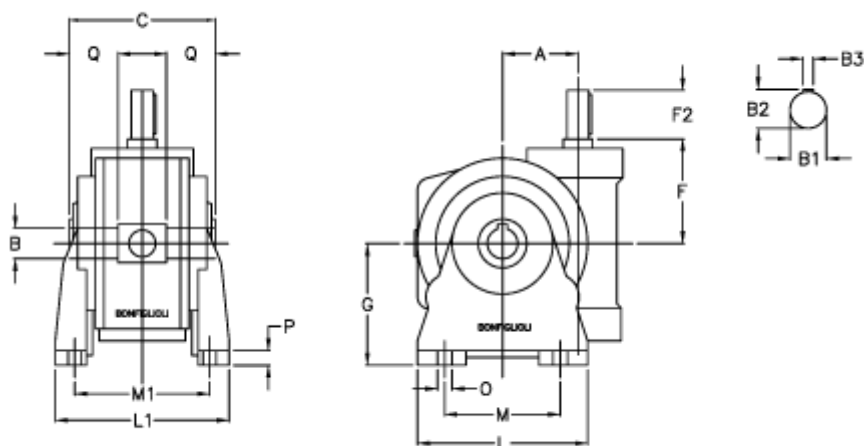

Article number: 3901185050300

Description: Worm gear with solid input shaft
VF 185V-50-HS

Measures

a	= 185.4	F2 = 70	Q = 65.0
B	= 60	g = 254	
B1	= 40	L = 360	
B2	= 43.0	L1 = 320	
B3	= 12	m = 270	
C	= 190	M1 = 251.0	
Description	= VF 185V-xx-HS	O = 22.0	
F	= 214.5	P = 22	